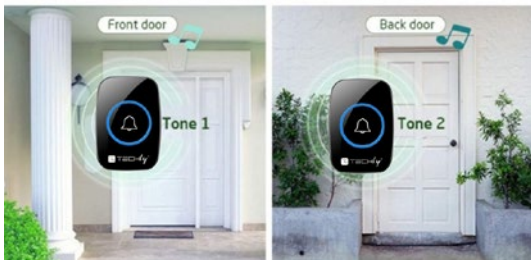

Wireless Doorbell Kit up to 300 m with Remote Control

BUTTONS CAN BE SET TO DIFFERENT MUSIC
USED TO DISTINGUISH FRONT AND REAR DOORS

Features:

- ▶ Wireless transmission in the open field that reaches up to 300 m
- ▶ Easy installation of the doorbell and its remote control
- ▶ Low power consumption, environment friendly
- ▶ Doorbell with 60 melodies
- ▶ 5 levels of volume (including mute)
- ▶ Transmitter supports pairing with up to 10 receivers and vice versa
- ▶ Receiver's plug: EU 2 pin plug
- ▶ Receiver's rated voltage: AC 110V 220V 240V
- ▶ Working frequency: 433MHZ
- ▶ Receiving distance: 300M Remote (in open area)
- ▶ Power consumption: < 0.5w
- ▶ The power supply: AC110V/220V
- ▶ Button mode: touch button
- ▶ Receiver dimensions: 9,4 x 7 (plug included) x 6,4 cm
- ▶ Transmitter dimensions: 7,4 x 1,9 x 5 cm

Package contents:

- ▶ Doorbell I-BELL-RING04 (1 transmitter and 1 receiver)
- ▶ User's manual
- ▶ 1 x 12V 23A alkaline battery for the transmitter

Available colors:

black

I-BELL-RING04

Kit transmitter & receiver
Barcode: 8059018362084